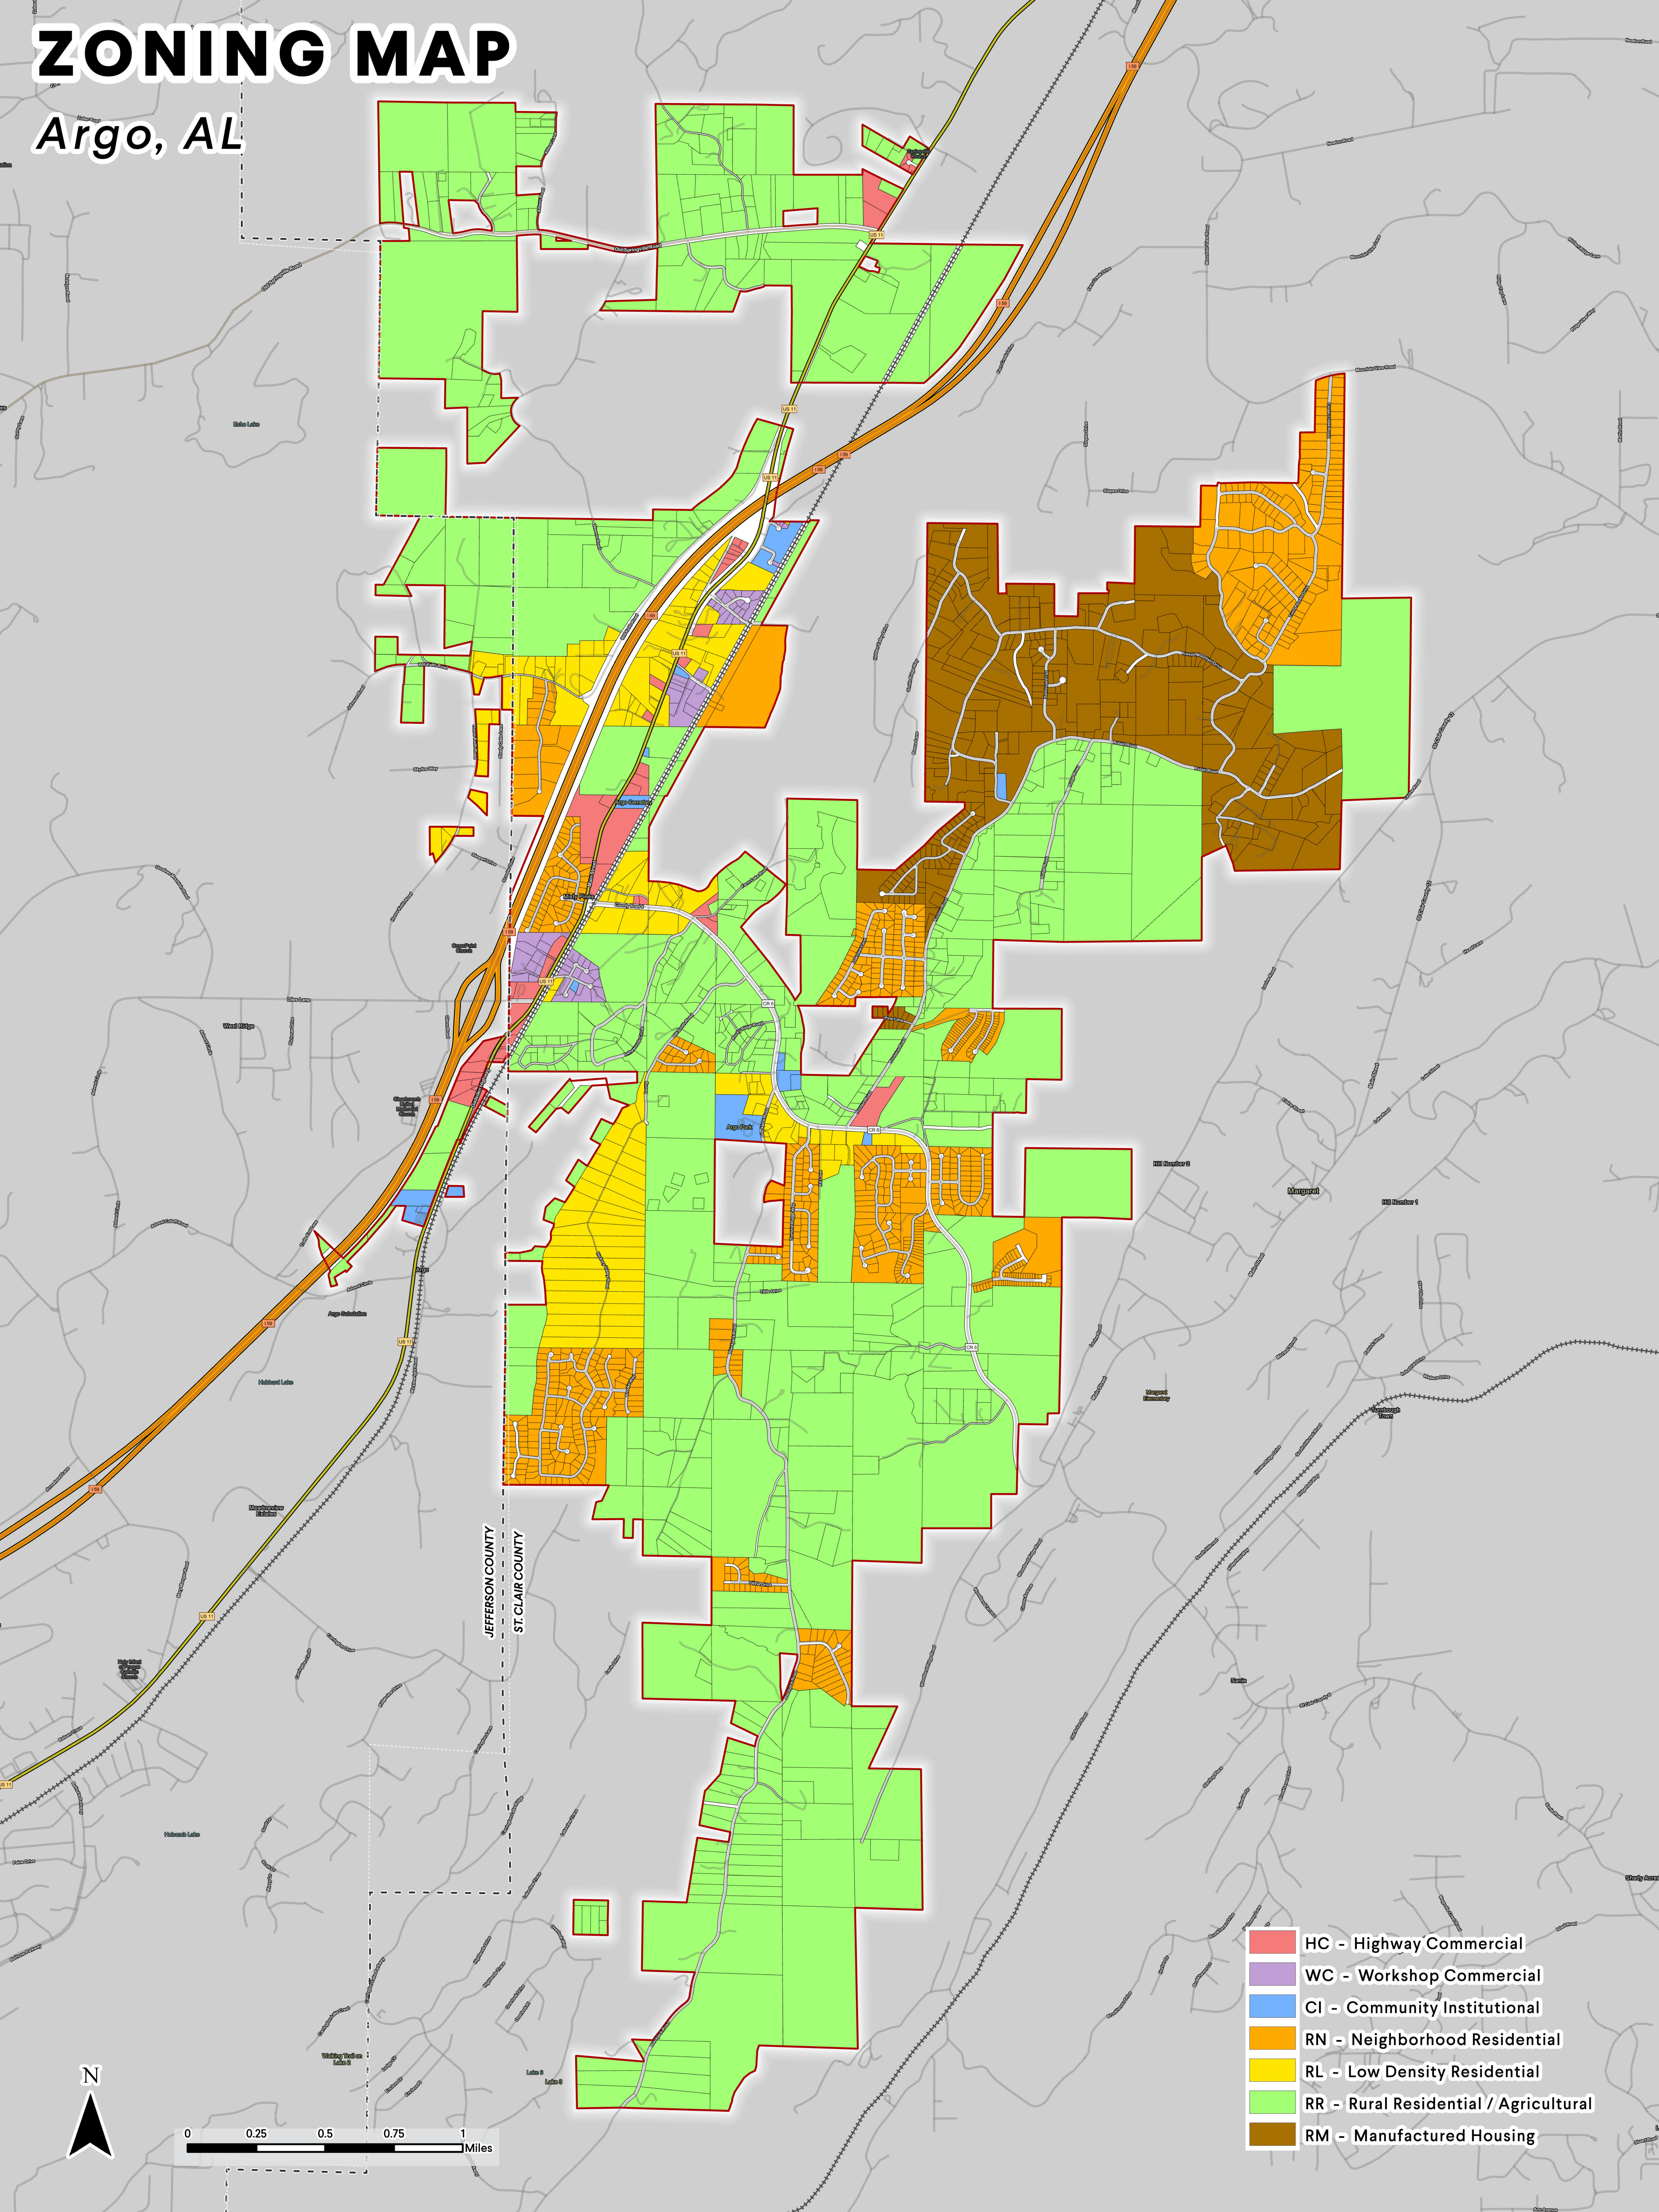

# ZONING MAP

Argo, AL

JEFFERSON COUNTY  
ST. CLAIR COUNTY

- HC - Highway Commercial
- WC - Workshop Commercial
- CI - Community Institutional
- RN - Neighborhood Residential
- RL - Low Density Residential
- RR - Rural Residential / Agricultural
- RM - Manufactured Housing

N

0 0.25 0.5 0.75 1 Miles